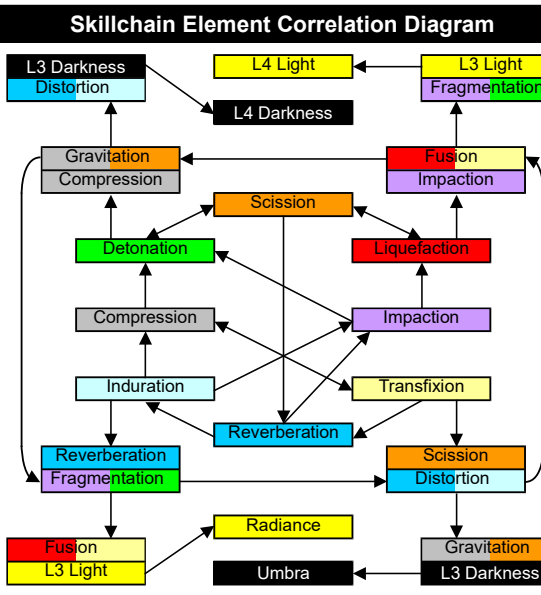

Great Sword		Primary	Secondary	Tertiary
1	5	Hard Slash	Scission	
9	30	Power Slash	Transfixion	
23	70	Frostbite	Induration	
33	100	Freezebite	Induration	Detonation
49	150	Shockwave	Reverberation	
55	175	Crescent Moon	Scission	
60	200	Sickle Moon	Scission	Impaction
66	225	Spinning Slash	Fragmentation	
72	250	Ground Strike	Fragmentation	Distortion
75	-	Scourge	L3 Light	Fusion
80	290	Herculean Slash	Induration	Impaction
85	-	Torcleaver	L3 Light	Distortion
96	357	Resolution	Fragmentation	Scission

Sword		Primary	Secondary
1	5	Fast Blade	Scission
9	30	Burning Blade	Liquefaction
16	50	Red Lotus Blade	Liquefaction
24	75	Flat Blade	Impaction
33	100	Shining Blade	Scission
41	125	Seraph Blade	Scission
49	150	Circle Blade	Reverberation
55	175	Spirits Within	
60	200	Vorpal Blade	Scission
66	225	Swift Blade	Gravitation
71	240	Savage Blade	Fragmentation
73	-	Glory Slash	L3 Light
73	-	Uriel Blade	L3 Light
75	-	Death Blossom	Fragmentation
75	-	Expiation	Distortion
75	-	Atonement	Fusion
75	-	Knights of Round	L3 Light
80	300	Sanguine Blade	
85	-	Chant du Cygne	L3 Light
96	357	Requiescat	Gravitation

Skillchain Damage (amount of last skill in chain)					
Skillchain Level	2 Skills	3 Skills	4 Skills	5 Skills	6 Skills
Level 1	50%	60%	70%	80%	90%
Level 2	60%	75%	100%	125%	150%
Level 3	100%	150%	175%	200%	225%

Blue Magic		Primary	Secondary
1	5	Foot Kick	Detonation
4	30	Power Attack	Reverberation
4	40	Sprout Smack	Reverberation
8	70	Wild Oats	Transfixion
12	100	Queasyshroom	Compression
12	120	Battle Dance	Impaction
12	150	Feather Storm	Transfixion
16	180	Head Butt	Impaction
18	210	Helldiver	Transfixion
20	240	Bludgeon	Liquefaction
26	270	Claw Cyclone	Scission
30	300	Screwdriver	Transfixion
34	330	Grand Slam	Induration
36	360	Smite of Rage	Detonation
38	390	Pinecone Bomb	Liquefaction
38	420	Jet Stream	Impaction
40	450	Uppercut	Liquefaction
44	480	Terror Touch	Compression
48	510	Mandibular Bite	Induration
60	540	Sickle Slash	Compression
60	570	Death Scissors	Compression
60	600	Dimensional Death	Transfixion
62	630	Spiral Spin	Transfixion
62	660	Seed Spray	Induration
63	690	Body Slam	Impaction
63	720	Frenetic Rip	Induration
63	750	Frypan	Impaction
63	780	Hydro Shot	Reverberation
63	810	Spinal Cleave	Scission
69	840	Hysteric Barrage	Detonation
69	870	Tail Slap	Reverberation
70	900	Cannonball	Fusion
70	930	Asuran Claws	Liquefaction
72	960	Disseverment	Distortion
72	990	Sub-zero Smash	Fragmentation
73	1020	Ram Charge	Fragmentation
75	1050	Vertical Cleave	Gravitation
81	1080	Final Sting	Fusion
81	1110	Goblin Rush	Fusion
82	1140	Vanity Dive	Transfixion
83	1170	Whirl of Rage	Scission
85	1200	Benthic Typhoon	Gravitation
85	1230	Quadratic Continuum	Distortion
87	1260	Empty Trash	Compression
89	1290	Delta Thrust	Liquefaction
92	1320	Heavy Strike	Fragmentation
95	1350	Sudden Lunge	Detonation
96	1380	Quadrastrike	Liquefaction
97	1410	Tourbillion	L3 Light
98	1440	Amorphous Spikes	Gravitation
99	1470	Barbed Crescent	Distortion
99	1500	Bloodrake	Darkness
99	1530	Bilgestorm	Darkness

Marksmanship		Primary	Secondary	Tertiary
1	5	Hot Shot	Liquefaction	Transfixion
13	40	Split Shot	Reverberation	Transfixion
26	80	Sniper Shot	Liquefaction	Transfixion
55	175	Slug Shot	Reverberation	Transfixion
60	200	Blast Shot	Induration	Transfixion
66	225	Heavy Shot	Fusion	
72	250	Detonator	Fusion	Transfixion
75	-	Leaden Salute	Gravitation	Transfixion
75	-	Trueflight	Fragmentation	Scission
75	-	Coronach	Darkness	Fragmentation
80	290	Numbing Shot	Impaction	Detonation
85	-	Wildfire	Darkness	Gravitation
96	357	Last Stand	Fusion	Reverberation

Archery		Primary	Secondary	Tertiary
1	5	Flaming Arrow	Liquefaction	Transfixion
13	40	Piercing Arrow	Reverberation	Transfixion
26	80	Dulling Arrow	Liquefaction	Transfixion
55	175	Sidewinder	Reverberation	Transfixion
60	200	Blast Arrow	Induration	Transfixion
66	225	Archiving Arrow	Fusion	
72	250	Empyrean Arrow	Fusion	Transfixion
75	-	Namas Arrow	L3 Light	Distortion
80	290	Refulgent Arrow	Reverberation	Transfixion
85	-	Jushnu's Radiance	L3 Light	Fusion
96	357	Apex Arrow	Fragmentation	Transfixion